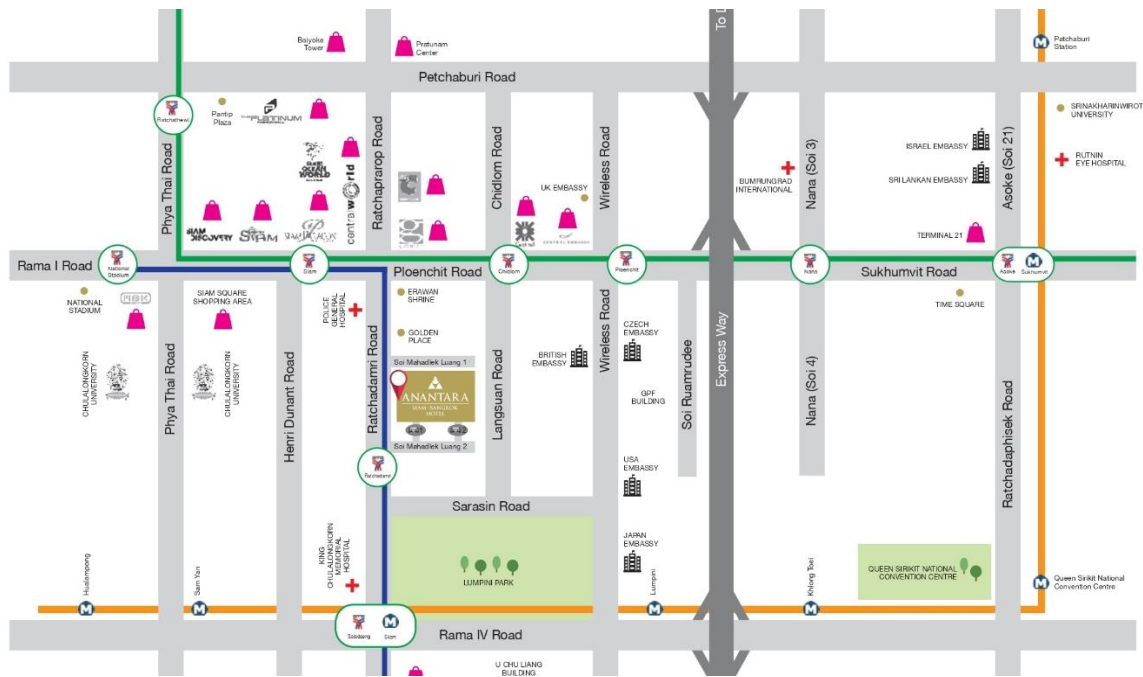

## A map of the meeting venue

**Anantara Siam Bangkok Hotel**  
**155 Rajadamri Road, Lumpini, Pathumwan Bangkok 10330**

### By BTS Skytrain

The hotel is a minute's walk from Exit 4 of the Ratchadamri BTS Skytrain station

### By Car

With two expressway exits nearby, driving to our hotel could not be more convenient.

- When exiting the expressway at South Ploenchit, turn back onto Sukhumvit Road and head towards Rama I. Keep straight until the intersection at Ratchaprasong. Turn left onto Ratchadamri Road and keep straight for approximately 400 metres. The hotel is on the left-hand side after the Golden Place Plaza.
- If exiting the expressway at Rama IV, merge heading towards Silom Road. Keep straight until the intersection at Sala Daeng. Turn right onto Ratchadamri Road and keep straight for approximately 1.4 kilometres. Once you've passed underneath the Ratchadamri BTS station, keep right and make a U-turn in front of Mahadlekluang Soi 1. The hotel is immediately on the left-hand side.